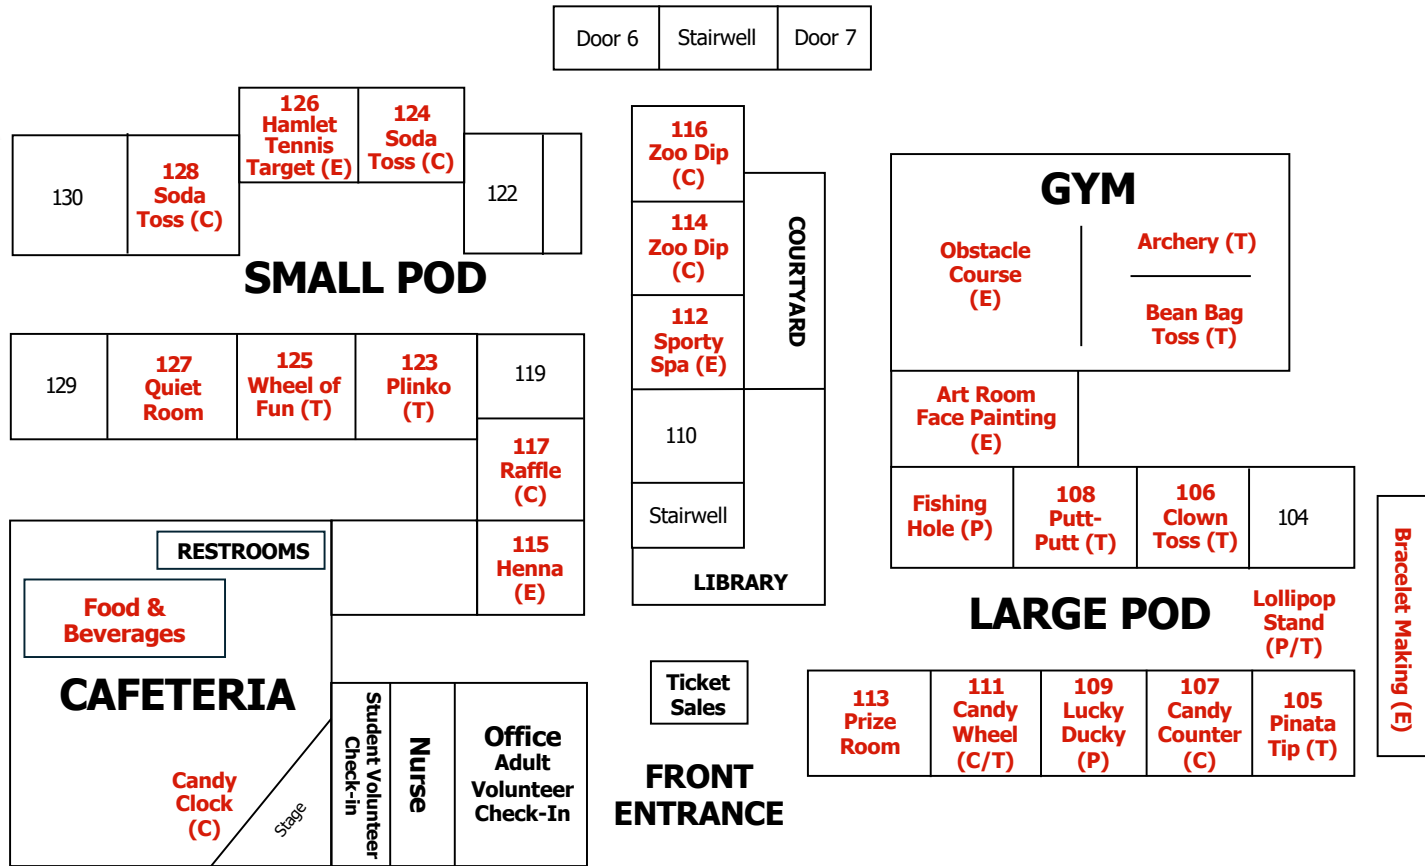

Parking at the school and Spring Hill Rec Center is limited. Please use the Hamlet Pool for overflow parking, or consider walking, biking or carpooling.

MAP KEY

- (T) = Tokens awarded that can be exchanged for prizes in the Prize Room
- (P) = Prize immediately awarded to all participants
- (C) = Chance of winning a prize
- (E) = Experience

Thank you to our sponsors for supporting all of our PTO events this year!

PRESENTING LEVEL
 McLean Family Dentistry
 Teabow Residential
 My Vo Produce

PANTHER LEVEL
 T.E.A. Center
 Doquima
 Kids Up Reading Tutors